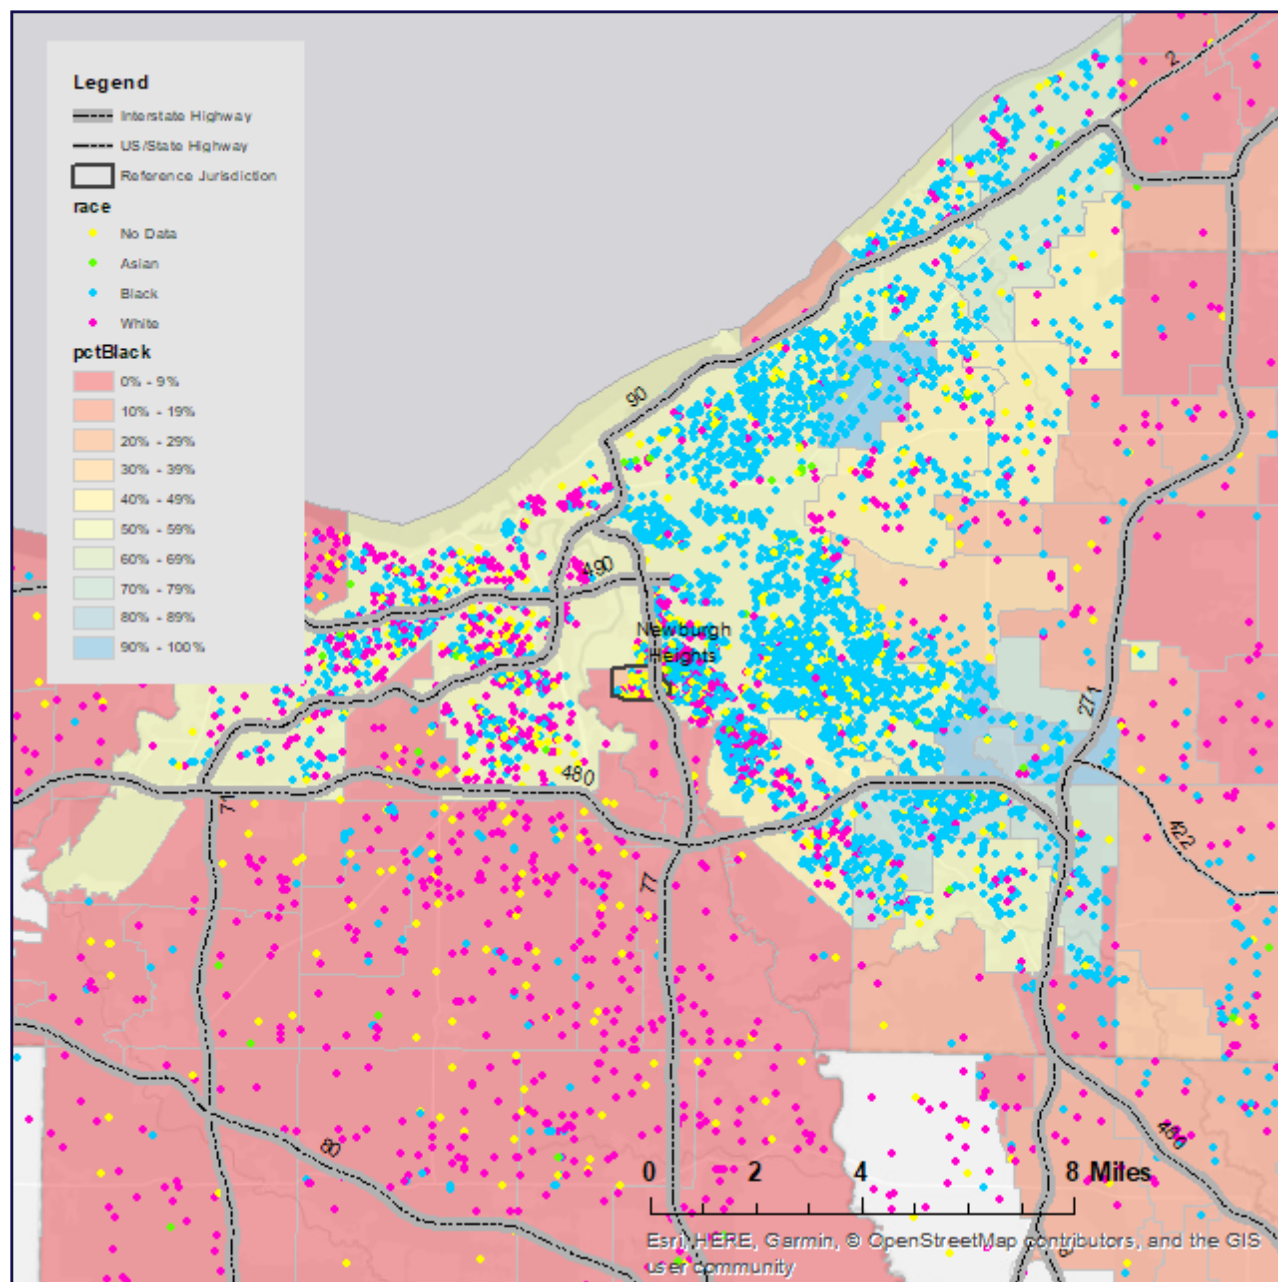

OHIO MAYOR'S COURTS

NEWBURGH HEIGHTS

We analyzed 9,961 citations from November 2012 to November 2017 to create the map below.

This map shows where people lived at the time they received their citation from Newburgh Heights police officers or from Newburgh Heights mayor's court. The map covers a 12 mile radius around Newburgh Heights. Because the average trip distance for drivers in the Midwest is 12.8 miles, these maps show the drivers most likely to pass through Newburgh Heights.

Though only 14.9 percent of residents are Black, the police officers and mayor's court in Newburgh Heights issued 49.8 percent of their citations to Black people. Newburgh Heights issued 85.4 percent of all citations to people who do not live in Newburgh Heights. In 2016, Newburgh Heights made \$332,044.39 net for its municipal budget from its mayor's court.

Each dot represents a person at their home address. The dots are color-coded to reflect the race of the person, and the municipalities on the map are color-coded to show the racial composition of the municipality.