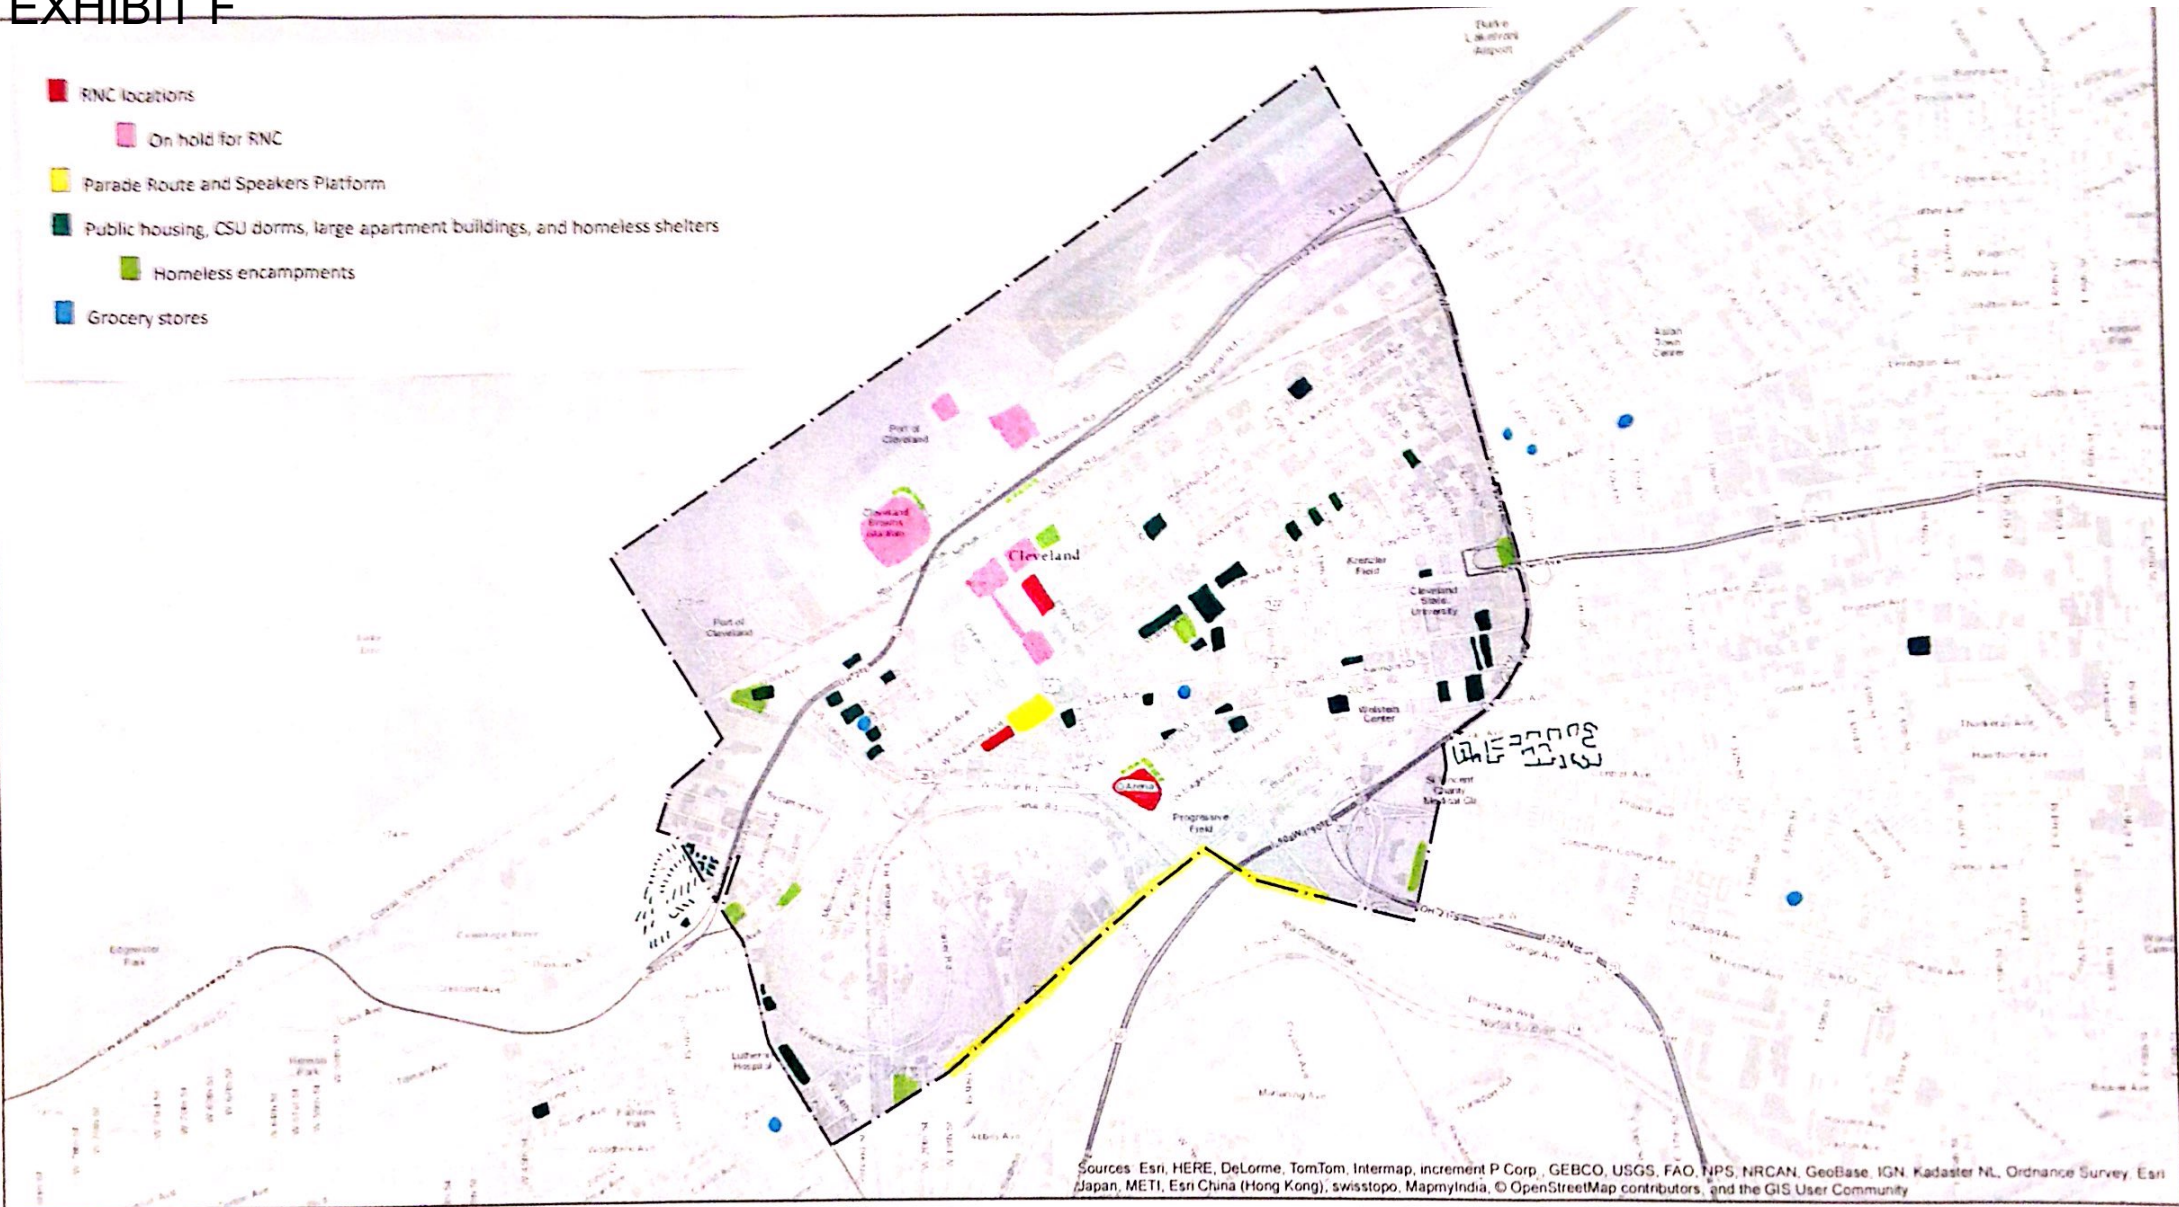

EXHIBIT F

- RNC locations
- On hold for RNC
- Parade Route and Speakers Platform
- Public housing, CSU dorms, large apartment buildings, and homeless shelters
- Homeless encampments
- Grocery stores

Sources: Esri, HERE, DeLorme, TomTom, Intermap, increment P Corp., GEBCO, USGS, FAO, NPS, NRCAN, GeoBase, IGN, Kadaster NL, Ordnance Survey, Esri Japan, METI, Esri China (Hong Kong), swisstopo, MapnyIndia, © OpenStreetMap contributors, and the GIS User Community

Official Event Zone

Frank G. Jackson, Mayor

Maps and GIS data produced by the City of Cleveland's Enterprise GIS Group (CEGIS) are for reference purposes only. The areas depicted by these maps, photos, and data are approximate, and are not necessarily accurate to surveying or engineering standards. CEGIS makes no warranty or guarantee as to the content, accuracy, timeliness, or completeness of any of the data provided.

Drawn by: UN 1.24.2018

CLEVELAND | GIS